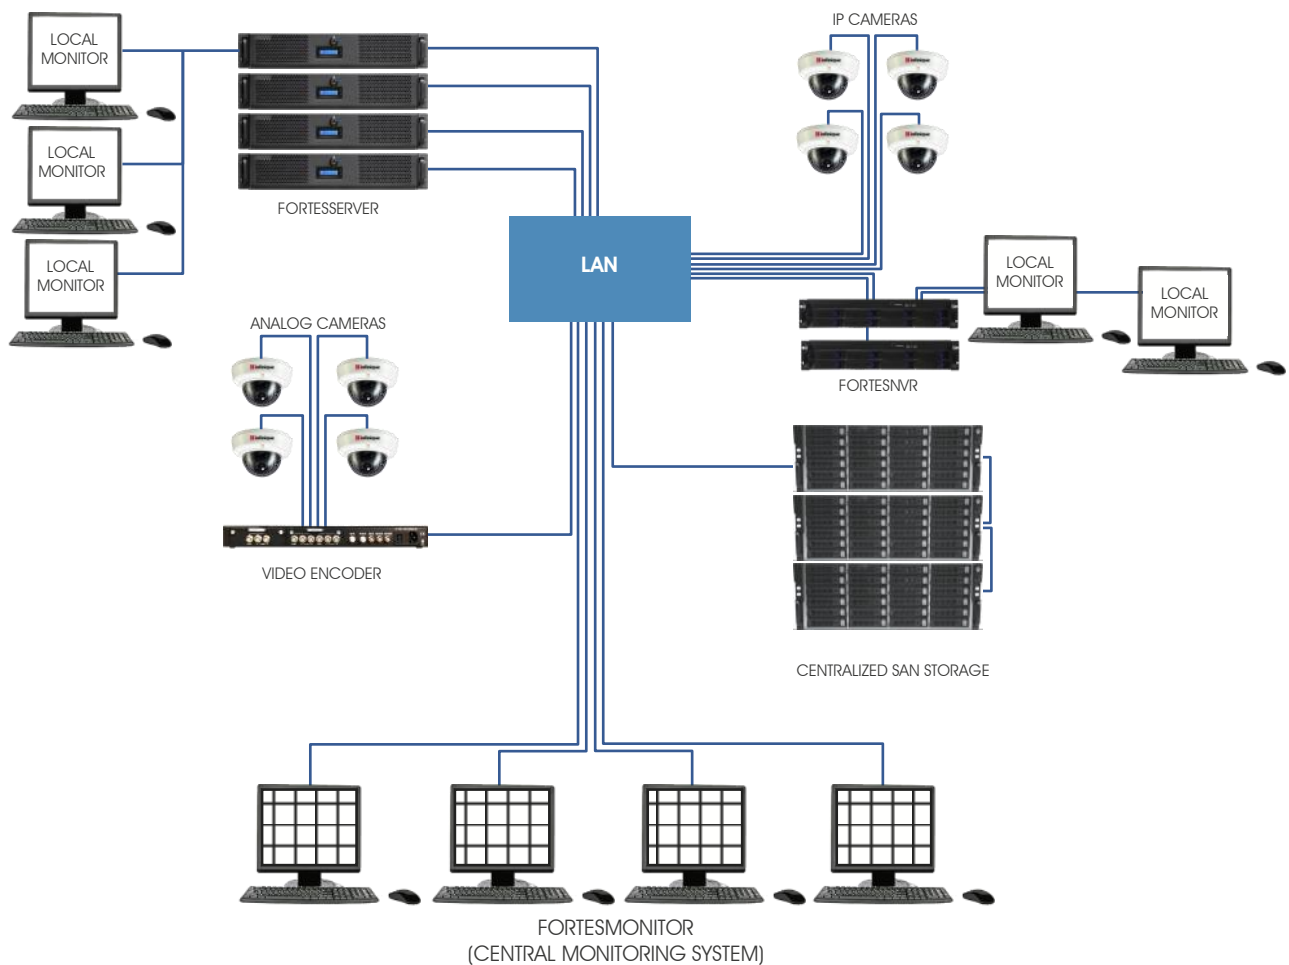

Conceptual Overview

An Integrated Ready to Deploy Video Management Solution

Video Surveillance Solution offered by Infinique is of open architecture where a surveillance system can be created to suit a company's current and future requirements. The recording solutions range from an embedded plug-n-play recorder to large enterprise wide scalable solutions with auto bridging using our FortesVMS. The FortesVMS bundled with FortesServer is an optimized integrated solution with pre-installed licenses providing peace of mind and removing the compatibility risks and unavailability of prompt support associated with solutions where VMS software and the hardware are sourced from different vendors.

Along with recording solution, Infinique provides a wide and diverse range of cameras with resolution from 1.4 to 6MP with features such as edge based video analytics, secure transmission using HTTPS, SRTP and protection from unwarranted users with IP Filtering. Together with the cameras and video management system our solutions offer unlimited scalability and are designed to meet the stringent demands of today's security requirement, while keeping it simple, easy to use and maintain.

NOTE: The above network configuration is a conceptual overview only and is not intended to show a detailed network topology. The actual network requirements for your installation will differ based on the configuration, requiring changes or perhaps additional network equipment. Please contact Infinique representative to discuss your specific requirements.