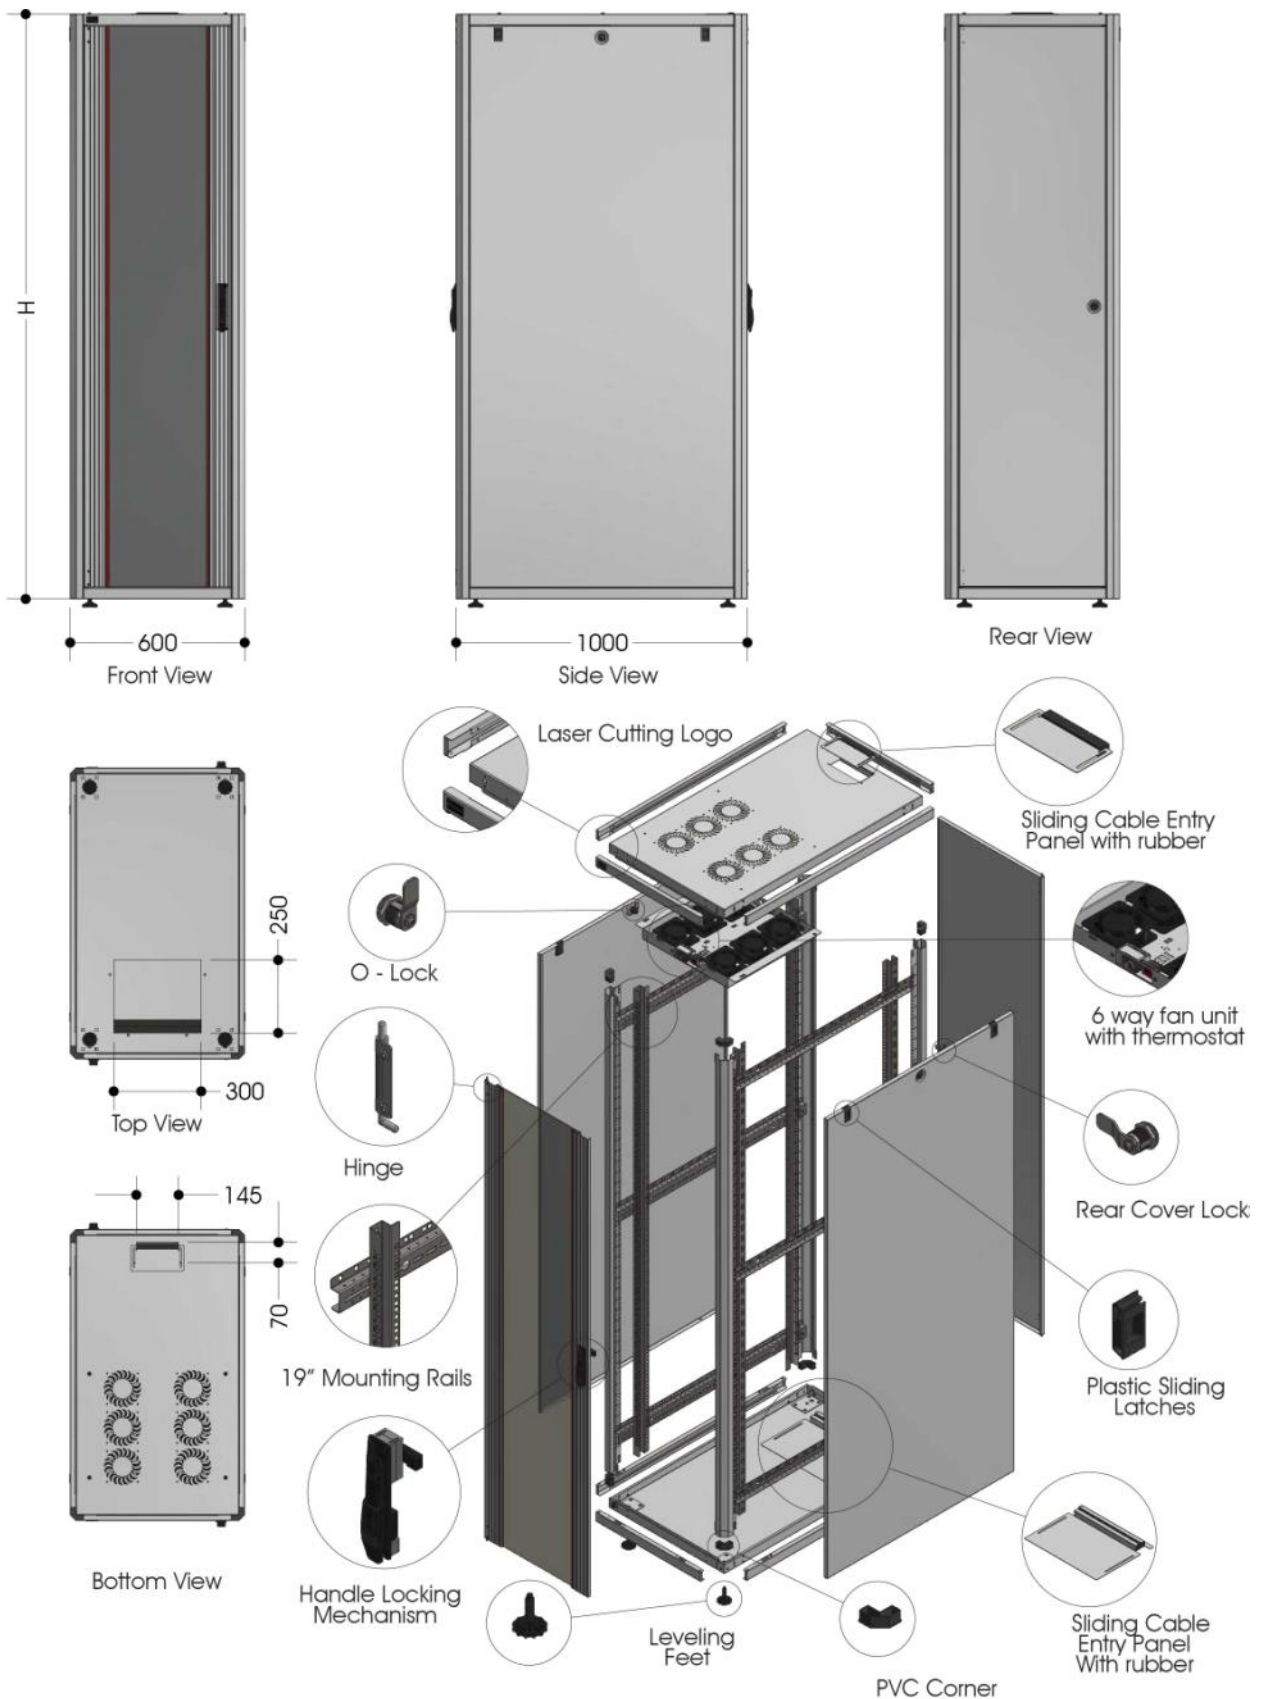

## EN Series Network Racks

Dimensions 600 (w) x 1000 (d) Height 12 to 42U

Infinique's EN Series Network Racks are designed for applications that require quality and flexible features. These racks provide quality, protection and security for cabling, critical equipment and server installations in offices and system rooms. The front glass door is 4mm tempered, smoke colored, grinded and highly resistant against breaking and comes with a lock module. The solid metal rear doors with barrel locks can be removed for ease of maintenance.

Excellent for servers on roll-out glides, these free standing racks offers 600kg loading capacity, with height options ranging from 12U to 42U, with width options of 600 and 800 mm and depth options of 600, 800 and 1000 mm. These racks are available in a choice of color of Black (RAL9005) and Grey (RAL7035).

### Features and Benefits

- **Industry Standards**  
ANSI/EIA RS-310-D, IEC297-2, DIN41494-1, DIN41497-1,ETSI
- **Rugged Construction**  
Steel Welded Construction with connected four-corner to ensure stability, smoked shatterproof glass panel front door with accent trim and integrated locking mechanism
- **Adequate Ventilation**  
Four or Six fan ventilation units with ventilation doors gives high ventilation rate and ventilation area that meets the heat dissipation requirements
- **Fast Installation**  
Efficient baying kit, three trays, adjustable feet, heavy duty castors and optional accessories for fast installation

# EN Series Network Racks

Dimensions 600 (w) x 1000 (d) Height 12 to 42U