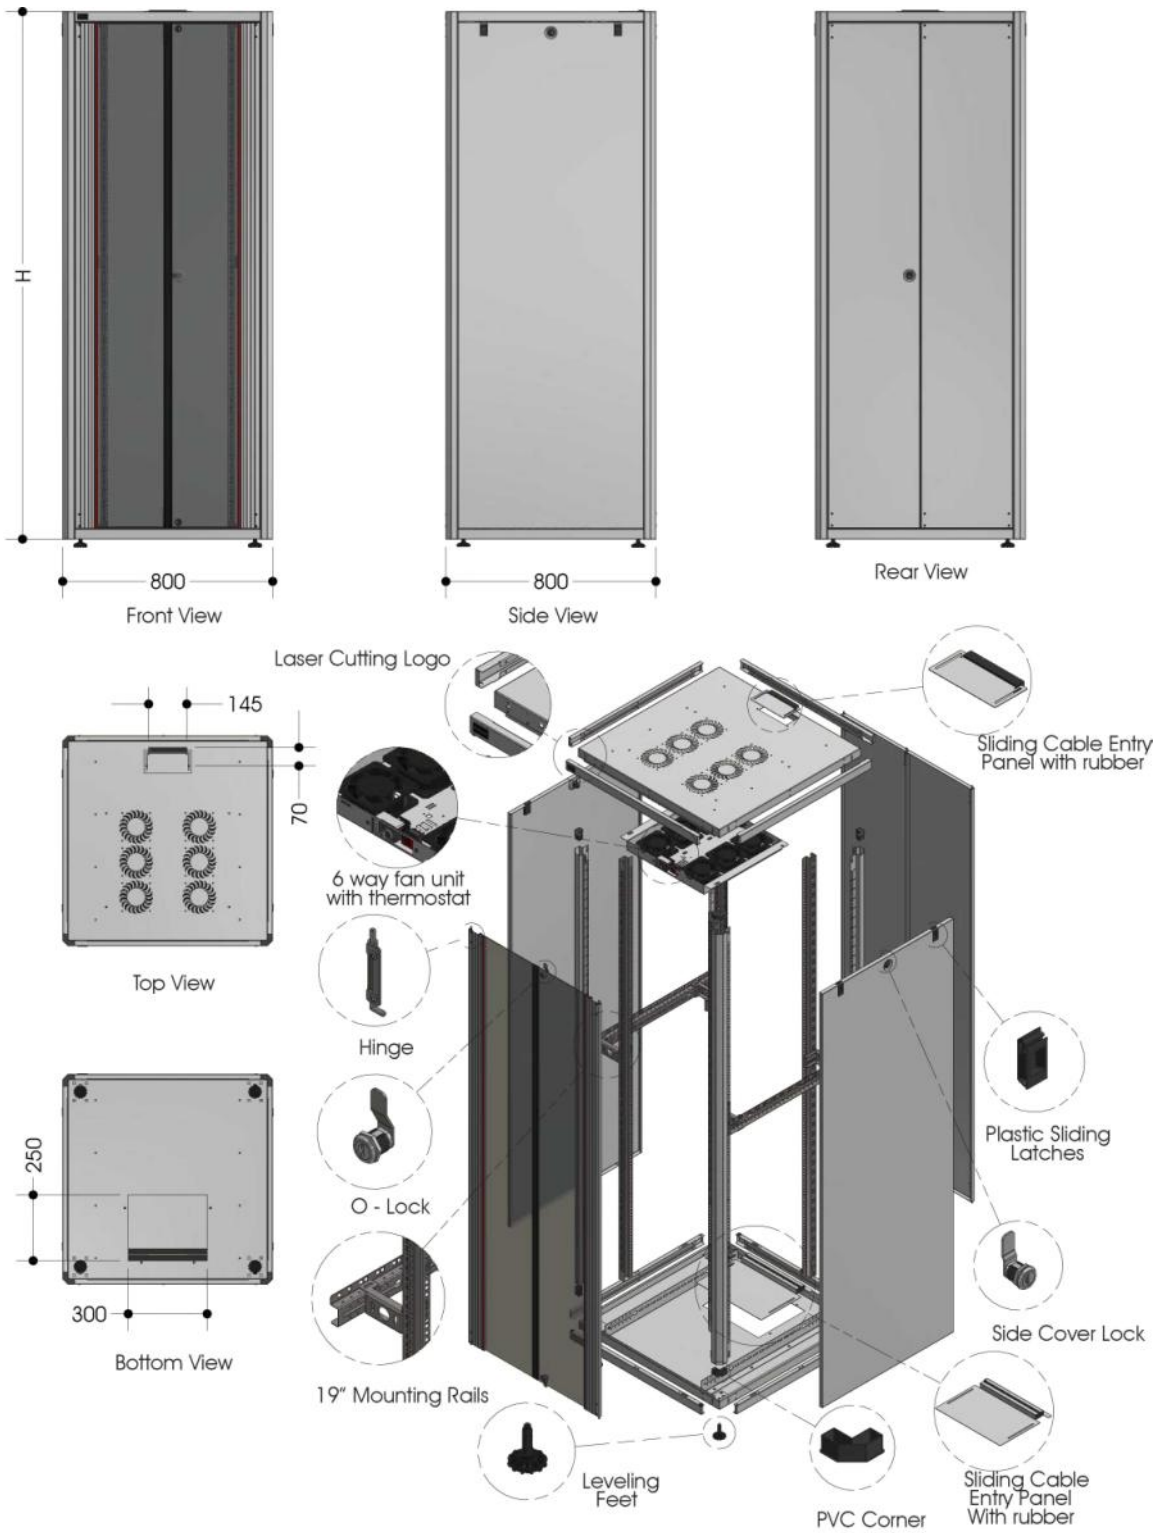

Excellent for servers on roll-out glides, these free standing racks offers 600kg loading capacity, with height options ranging from 12U to 42U, with width options of 600 and 800 mm and depth options of 600, 800 and 1000 mm. These racks are available in a choice of color of Black (RAL9005) and Grey (RAL7035).

Features and Benefits

- **Industry Standards**
ANSI/EIA RS-310-D, IEC297-2, DIN41494-1, DIN41497-1,ETSI
- **Rugged Construction**
Steel Welded Construction with connected four-corner to ensure stability, smoked shatterproof glass panel front door with accent trim and integrated locking mechanism
- **Adequate Ventilation**
Four or Six fan ventilation units with ventilation doors gives high ventilation rate and ventilation area that meets the heat dissipation requirements
- **Fast Installation**
Efficient baying kit, three trays, adjustable feet, heavy duty castors and optional accessories for fast installation

CONSTRUCTION

EN Series Network Racks

Dimensions 800 (w) x 800 (d) Height 12 to 42U

EN Series Network Racks

Dimensions 800 (w) x 800 (d) Height 12 to 42U

SPECIFICATIONS

Rack Units	Product Dimensions W x D x H (mm)	Package Dimensions W x D x H (mm)	Product Net Wt (Kg)	Product Gross Wt (Kg)	Height with Levelling Feet/Castors	Pallet Dimensions W x D x H (mm)	Pallet Wt (Kg)	Loading Capacity (Kg)
12U	800 x 800 x 719	880 x 880 x 849	41.6	48	779	880 x 880 x 849	48	600
16U	800 x 800 x 897	880 x 880 x 1037	50	58	957	880 x 880 x 1037	58	600
20U	800 x 800 x 1075	880 x 880 x 1215	59	67.7	1135	880 x 880 x 1215	67.7	600
22U	800 x 800 x 1164	880 x 880 x 1305	63	72.6	1224	880 x 880 x 1305	72.6	600
26U	800 x 800 x 1342	880 x 880 x 1482	71.7	82.5	1402	880 x 880 x 1482	82.5	600
32U	800 x 800 x 1608	880 x 880 x 1748	84.6	95.6	1668	880 x 880 x 1748	95.6	600
36U	800 x 800 x 1786	880 x 880 x 1926	93	105.3	1846	880 x 880 x 1926	105.3	600
42U	800 x 800 x 2053	880 x 880 x 2193	106	120	2113	880 x 880 x 2193	120	600