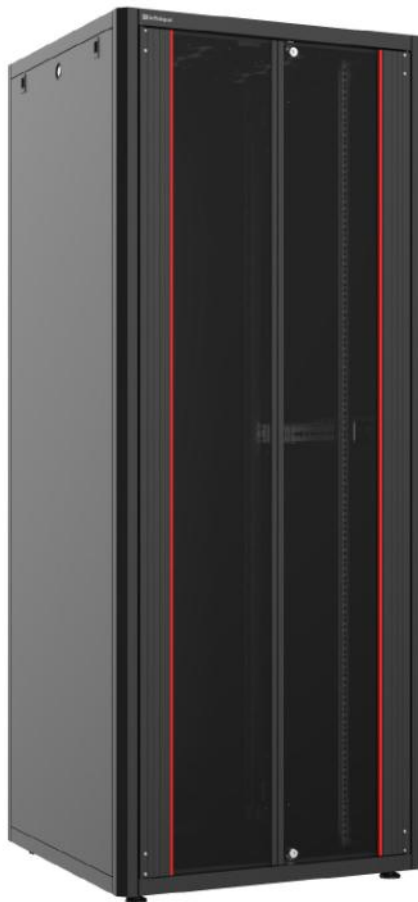

Infinique's EN Series Network Racks are designed for applications that require quality and flexible features. These racks provide quality, protection and security for cabling, critical equipment and server installations in offices and system rooms. The front glass door is 4mm tempered, smoke colored, grinded and highly resistant against breaking and comes with a lock module. The solid metal rear doors with barrel locks can be removed for ease of maintenance.

Excellent for servers on roll-out glides, these free standing racks offers 600kg loading capacity, with height options ranging from 12U to 42U, with width options of 600 and 800 mm and depth options of 600, 800 and 1000 mm. These racks are available in a choice of color of Black (RAL9005) and Grey (RAL7035).

Features and Benefits

- **Industry Standards**
  ANSI/EIA RS-310-D, IEC297-2, DIN41494-1, DIN41497-1,ETSI
- **Rugged Construction**
  Steel Welded Construction with connected four-corner to ensure stability, smoked shatterproof glass panel front door with accent trim and integrated locking mechanism
- **Adequate Ventilation**
  Four or Six fan ventilation units with ventilation doors gives high ventilation rate and ventilation area that meets the heat dissipation requirements
- **Fast Installation**
  Efficient baying kit, three trays, adjustable feet, heavy duty castors and optional accessories for fast installation

CONSTRUCTION